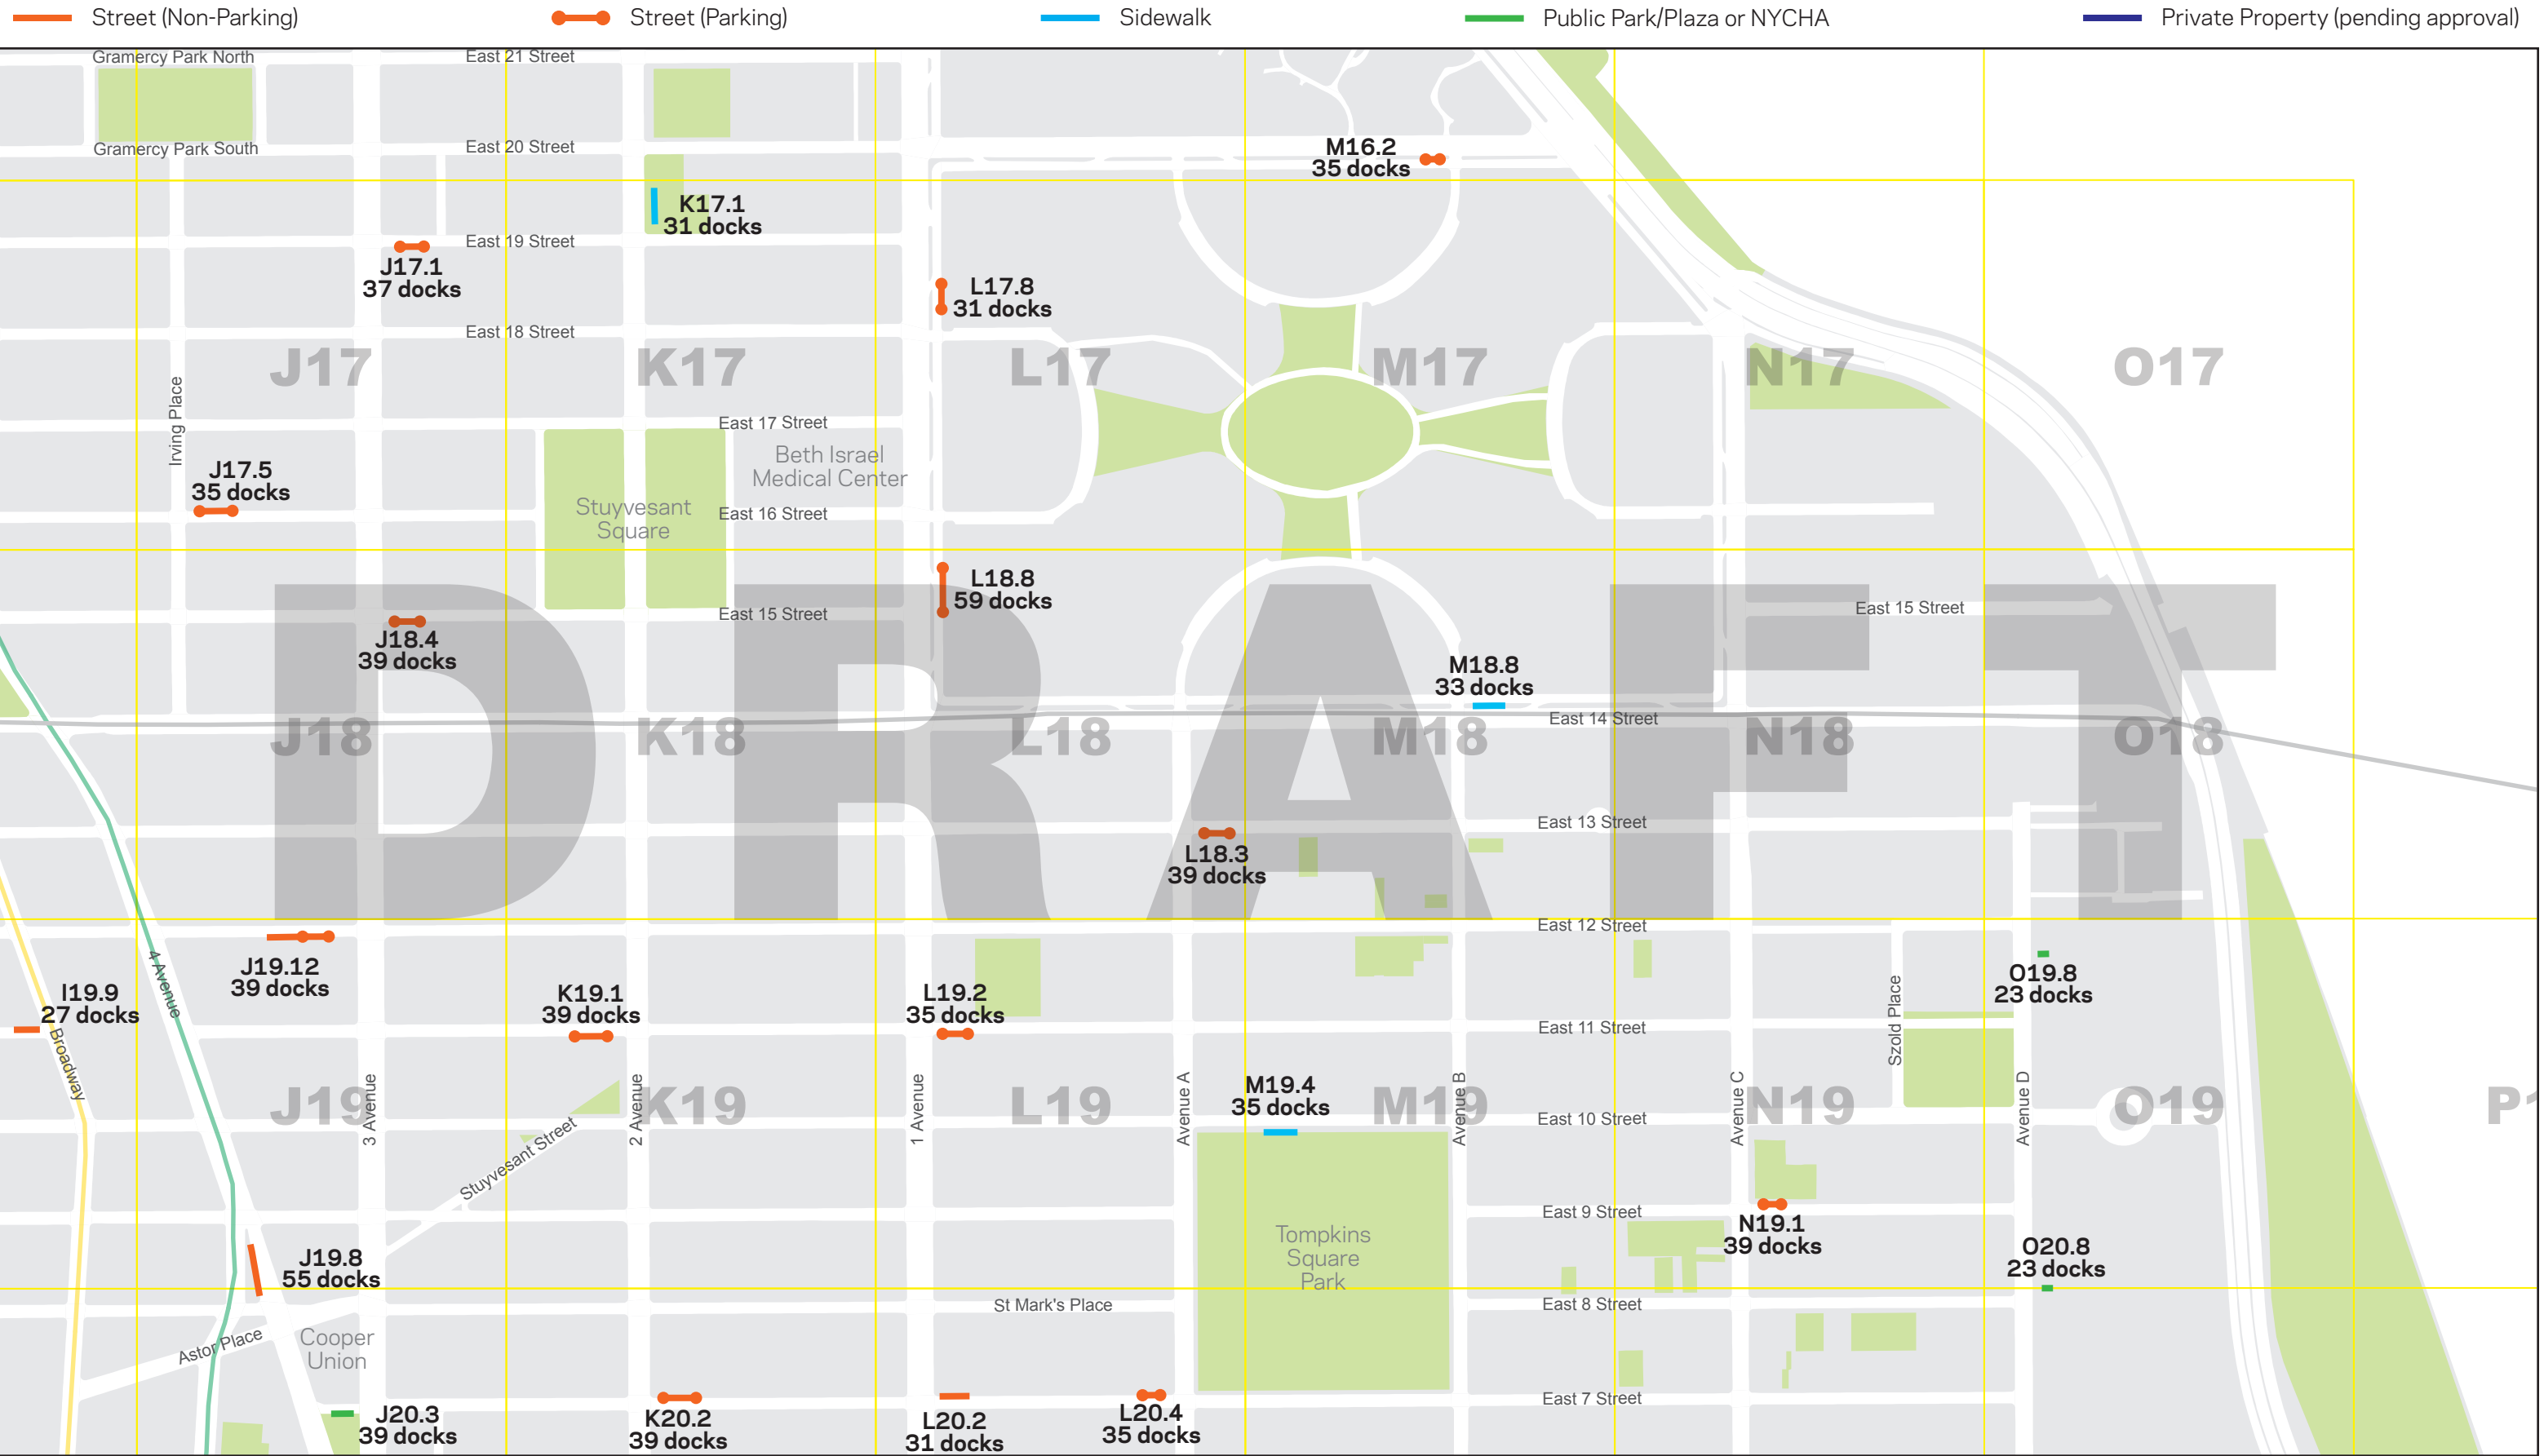

Proposed Bike Share Station Locations

Manhattan Community Districts 2, 3, 5, and 6
Irving Place/Broadway to East River, 7th Street to 21st Street

Map Number: MN 8

This map is for illustrative purposes only. Station placements are neither exact nor final; locations are subject to change. Map publication date: 5/10/2012.