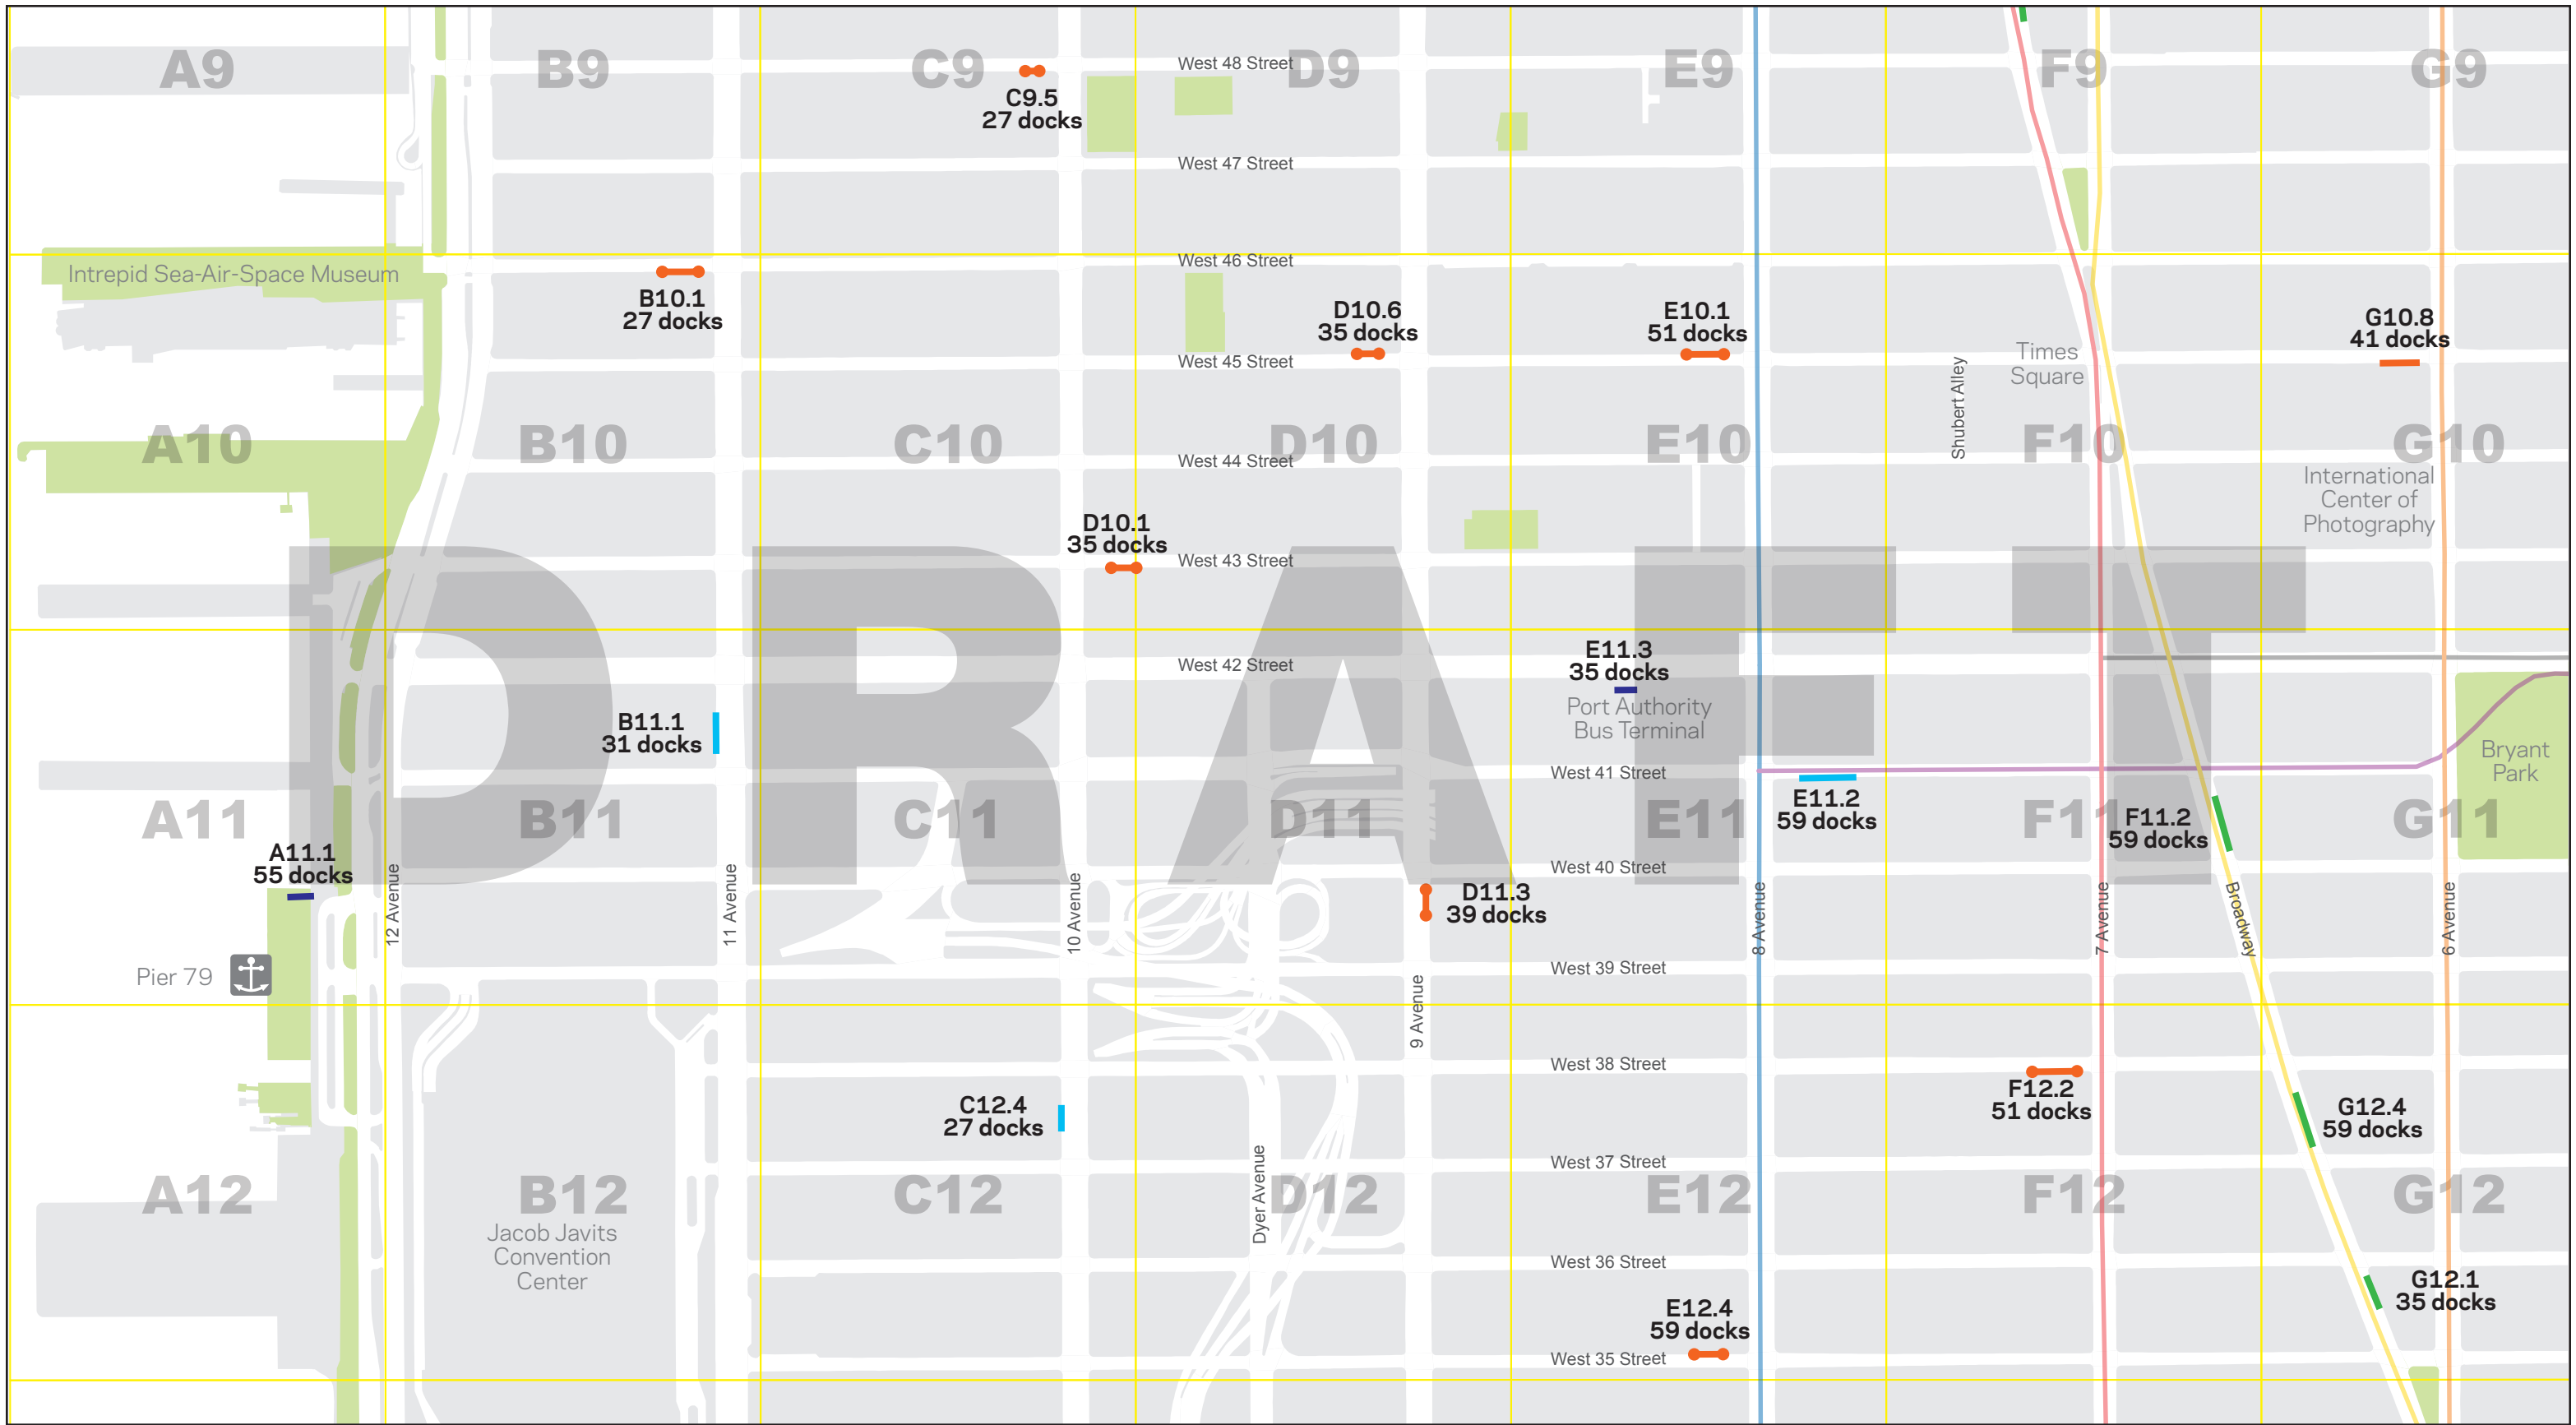

Proposed Bike Share Station Locations

Manhattan Community Districts 4 and 5
Hudson River to 6th Avenue, 35th Street to 48th Street

Map Number: MN 3

- Street (Non-Parking)
- Street (Parking)
- Sidewalk
- Public Park/Plaza or NYCHA
- Private Property (pending approval)

This map is for illustrative purposes only. Station placements are neither exact nor final; locations are subject to change. Map publication date: 5/10/2012.