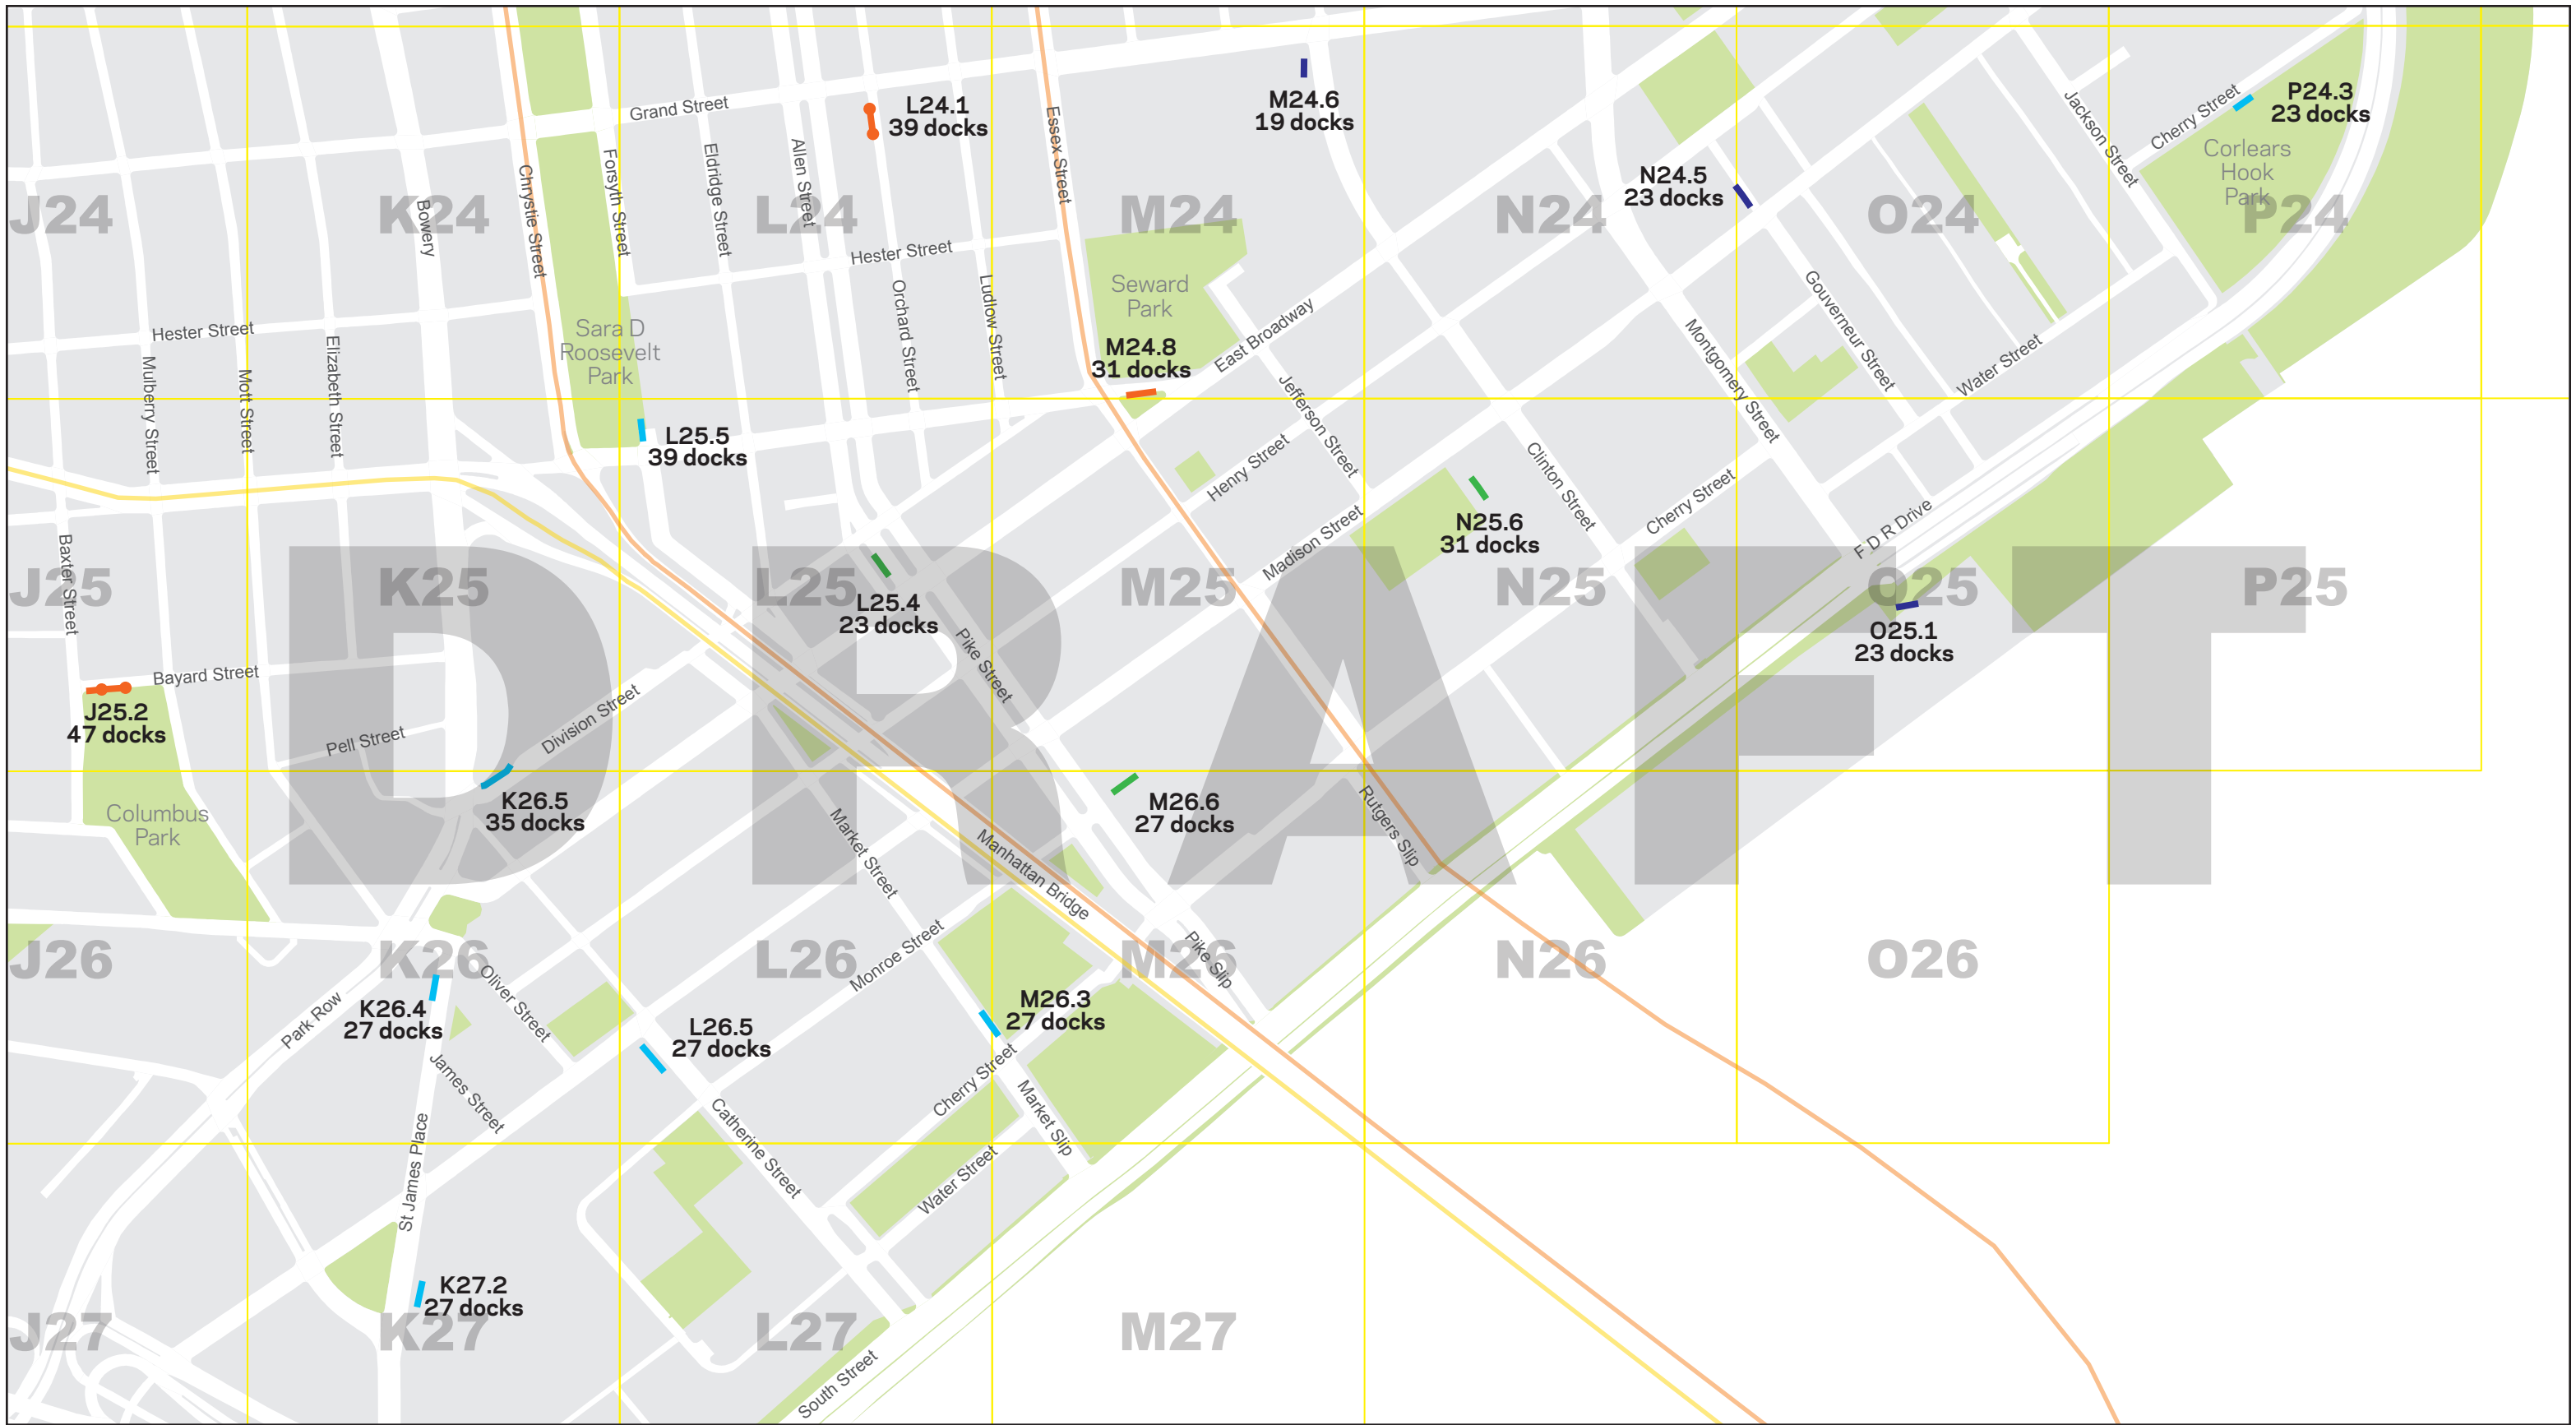

Proposed Bike Share Station Locations

Manhattan Community Districts 1, 2, and 3
Baxter Street to East River, Brooklyn Bridge to Grand Street

Map Number: MN 12

This map is for illustrative purposes only. Station placements are neither exact nor final; locations are subject to change. Map publication date: 5/10/2012.